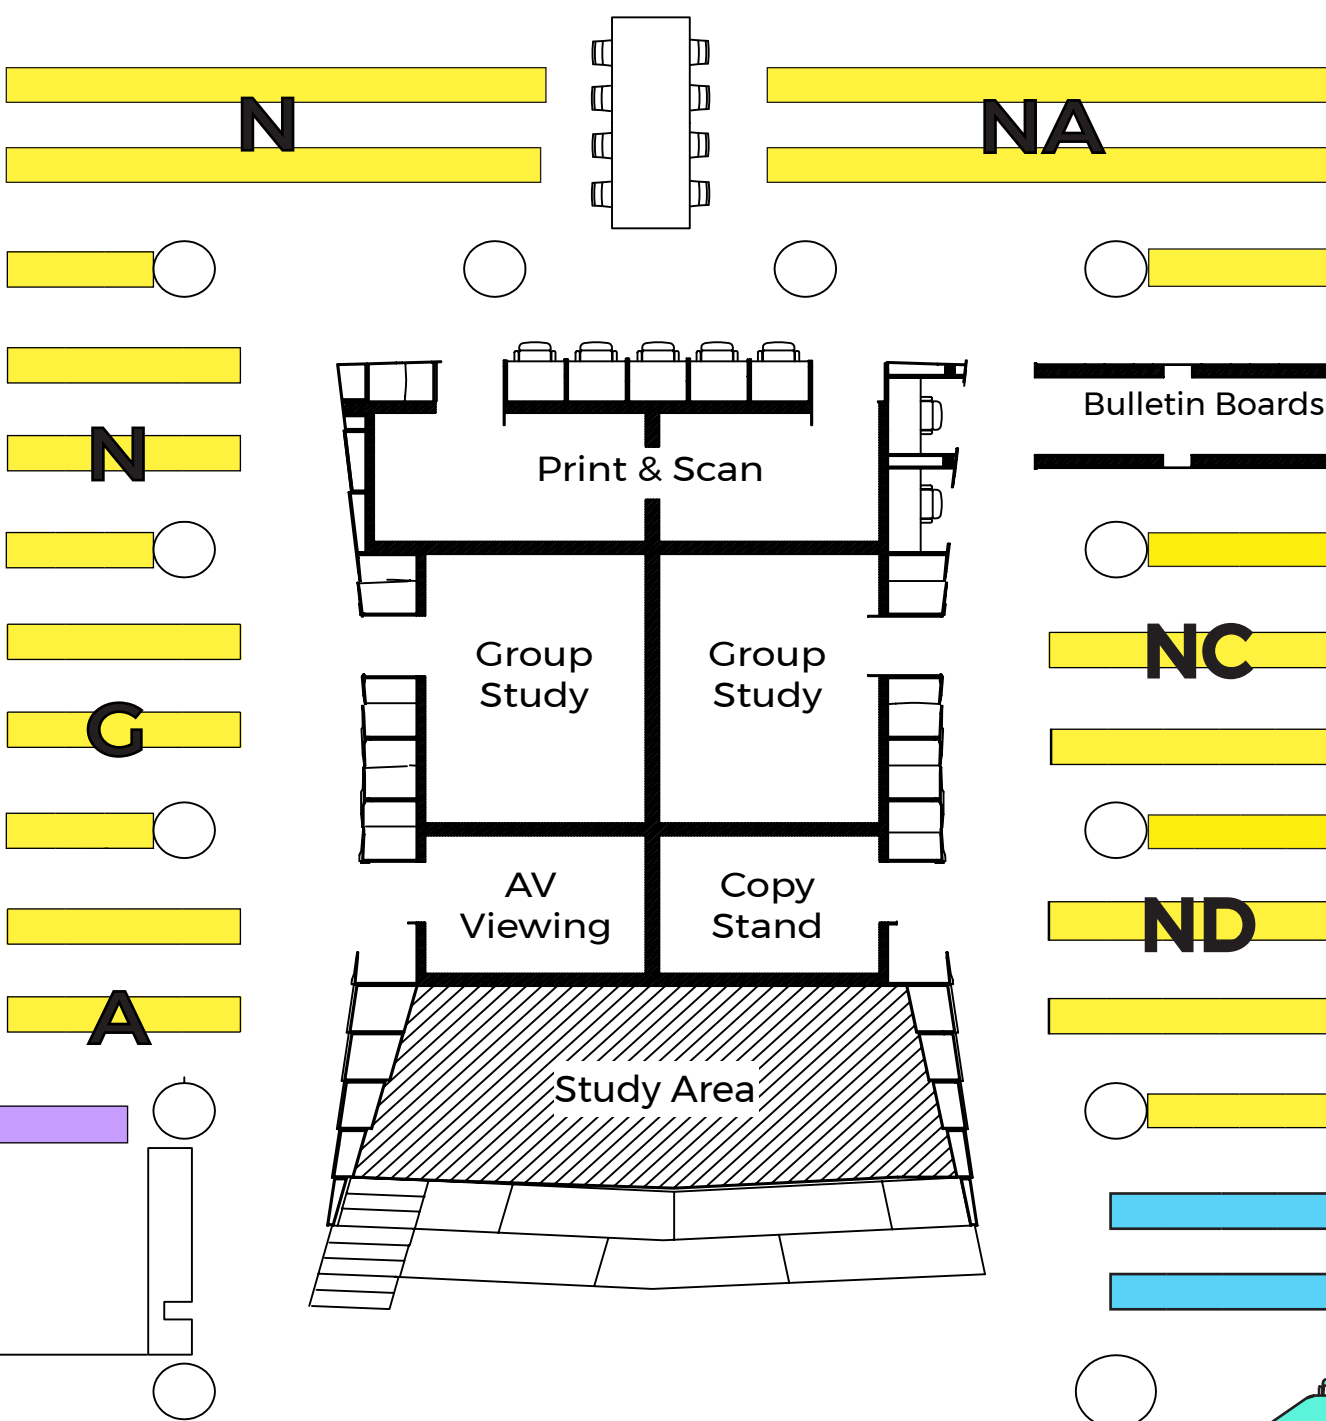

risdlibrary 1st floor map

- risd reference
- risd main
- risd oversize
- risd media (dvd & video)
- current periodicals
- bound periodicals (pre-2016)

Bound Periodicals 1990 - 2016

for pre-1990, see catalog librarycat.risd.edu

Bound Periodicals 1990 - 2016

Bound Periodicals 1990 - 2016

LIBRARY ENTRANCE

Elevators to 2nd Floor

Portfolio Cafe

GENDER INCLUSIVE RESTROOMS (located in Portfolio)

15 Westminster Street entrance

Goldberg Classroom 110

risdlibrary
2nd floor map